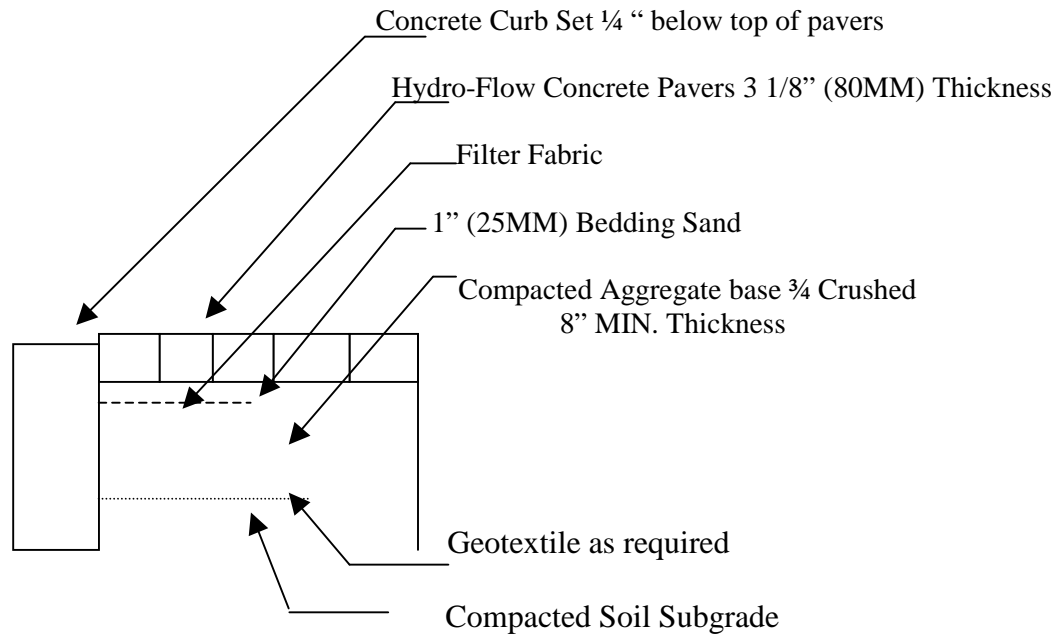

PACIFIC INTERLOCK PAVINGSTONE

Hydro-Flo™ Technologies
Permeable Interlocking Concrete Pavers

PATIO/ SIDEWALK/ PLAZA
ON COMPACTED AGGREGATE BASE